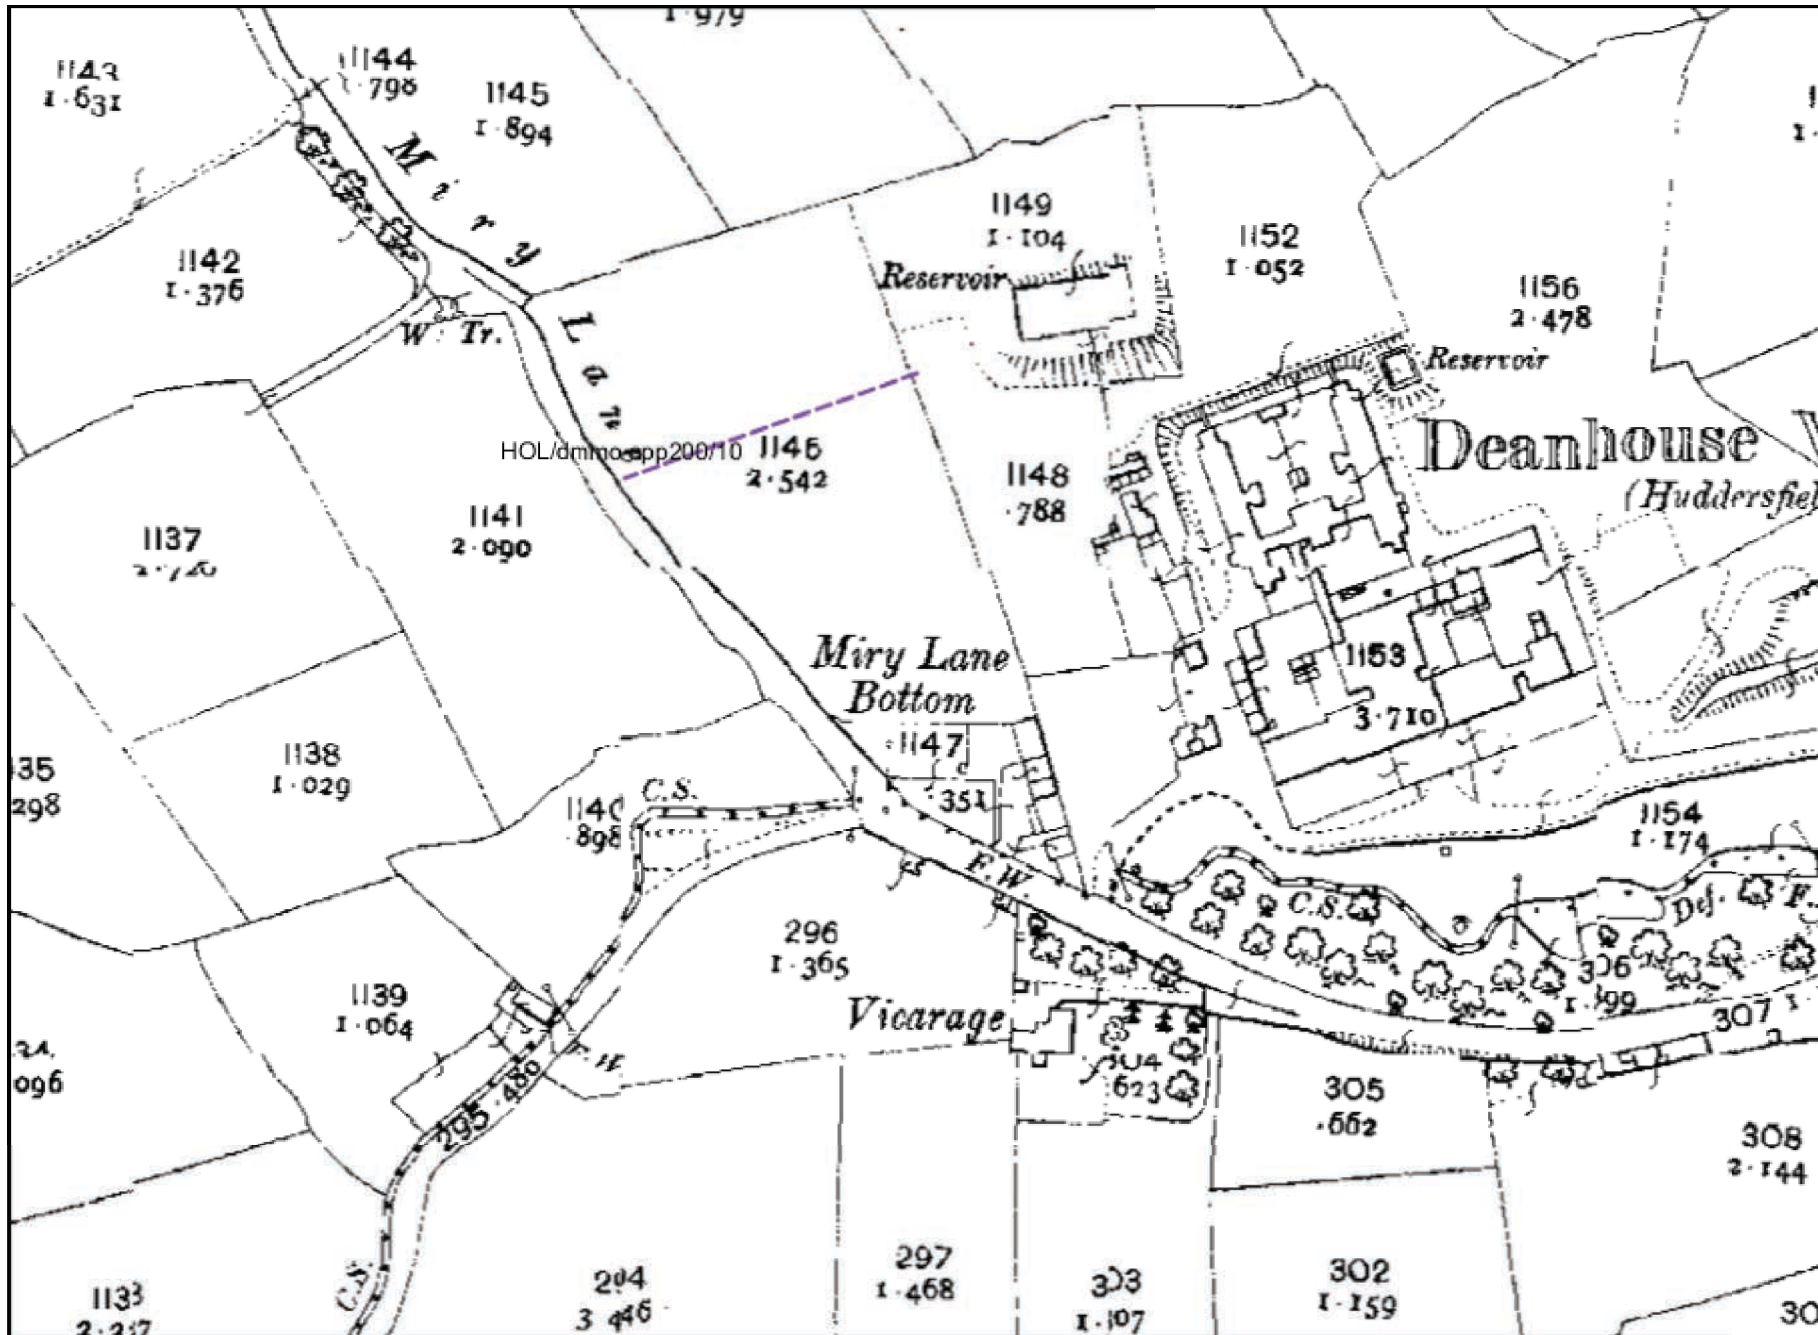

1906 OS

Kompass
Kirklees Mapping Service

Scale = 2000

© Crown Copyright and
database right 2019.
Ordnance Survey
100019241

maps@kirklees.gov.uk